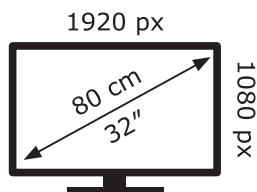

ENERG ⚡

LG Electronics

32LQ63006LA

27 kWh/1000h

ABCDEF**G**

HDR

40 kWh/1000h

2019/2013